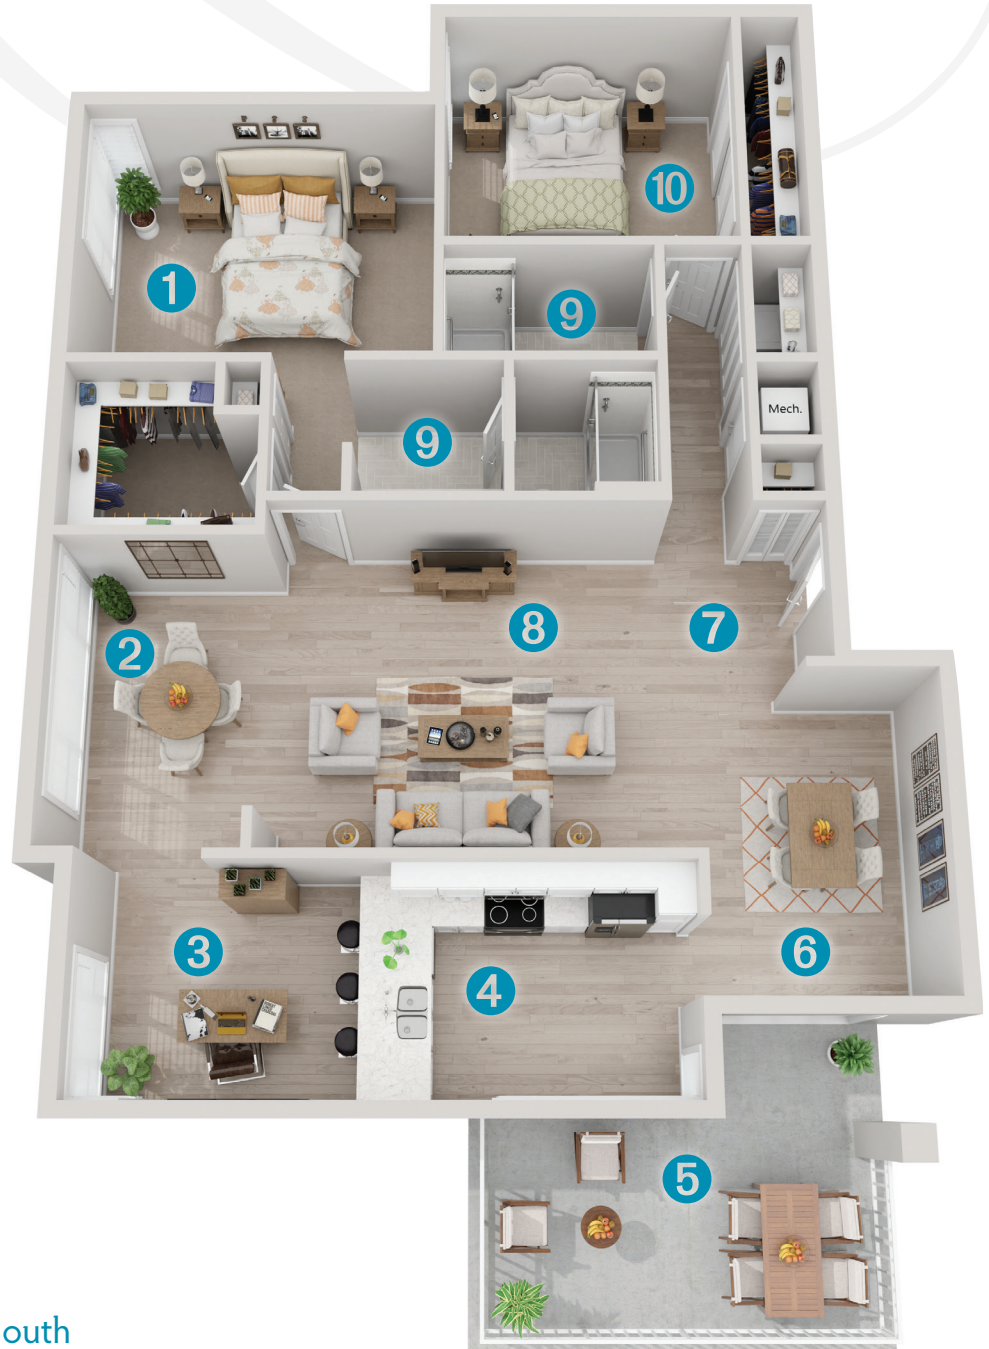

Zoom in on your choices

- 1 Master Bedroom**
with walk-in closet
and dressing room
11' 10" x 15' 3"
- 2 Florida Room**
11' 10" x 15' 3"
- 3 Den**
11' 5" x 8' 11"
- 4 Kitchen**
- 5 Patio**
- 6 Dining**
12' 3" x 9' 6"
- 7 Foyer**
- 8 Living Room**
11' 5" x 16' 6"
- 9 Bathroom**
- 10 Bedroom**
13' 2" x 10' 10"

*All dimensions and layouts
are approximate and
may vary slightly.*

The Dolphin at Gardens South

*2-bedroom, 2-bath Garden villa with
Florida room, full kitchen, washer/dryer,
den and patio*

1500 S.W. Capri • Palm City, FL 34990 • (772) 220-1090 • www.sandhillcove.com