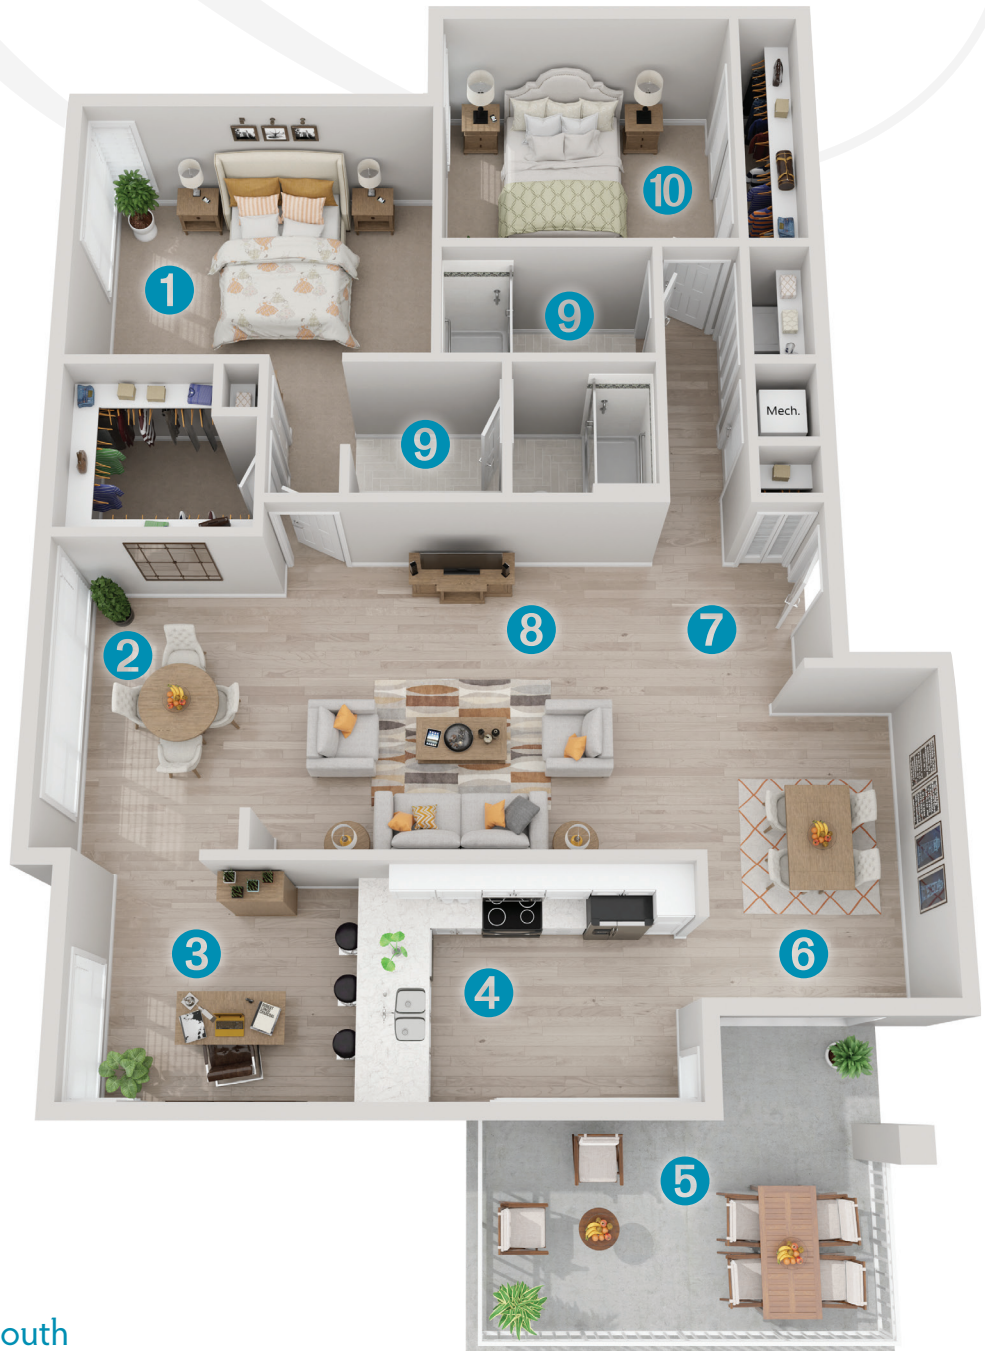

Zoom in on your choices

- 1 Master Bedroom**
with walk-in closet
and dressing room
11' 10" x 15' 3"
- 2 Florida Room**
11' 10" x 15' 3"
- 3 Den**
11' 5" x 8' 11"
- 4 Kitchen**
- 5 Patio**
- 6 Dining**
12' 3" x 9' 6"
- 7 Foyer**
- 8 Living Room**
11' 5" x 16' 6"
- 9 Bathroom**
- 10 Bedroom**
13' 2" x 10' 10"

*All dimensions and layouts
are approximate and
may vary slightly.*

The Dolphin at Gardens South

*2-bedroom, 2-bath Garden villa with
Florida room, full kitchen, washer/dryer,
den and patio*

1500 S.W. Capri • Palm City, FL 34990 • (772) 220-1090 • www.sandhillcove.com